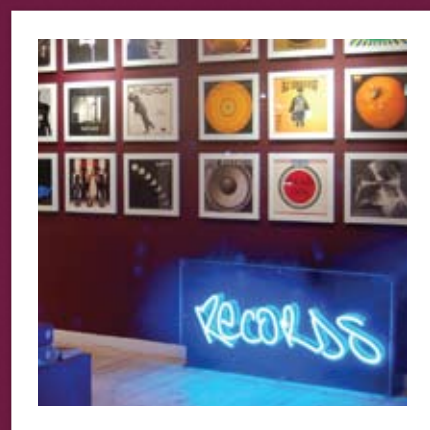

PLAY&DISPLAY®

THE ALBUM & 12" FLIP FRAME®

ART VINYL®
artvinyl.com

Art Vinyl *Mix Art and Music*™

Art Vinyl is the original way to display your favourite music and vinyl record art. This is something new for music enthusiasts and is an original interior design concept.

Use the Play & Display Flip Frame to create an original display with vinyl records you already own and buy, and get more pleasure from your favourite music and artists.

Changing your Art Vinyl display is very easy as the Flip Frame has a unique quick release system allowing you to instantly change your Art Vinyl record display as often as you like. The Flip Frame is available in both black and white.

Art Vinyl Gallery Exhibitions
(visit www.artvinyl.com for current exhibitions)

The Play & Display design gives the owner the ability to stylishly display one record cover and its contents on the wall. The unique design of the Flip Frame allows the owner to change over the display within seconds without having to remove the frame from the wall. All it takes is a simple one-finger touch that flips the front of the frame open so that the record can be changed.

The Play & Display Flip Frame was designed especially to compensate for any differences in thickness of album or 12" record. This is done by the unique "sponge finger" system on the back of the Flip Frame, which will ensure that any record can fit comfortably against the front display panel.