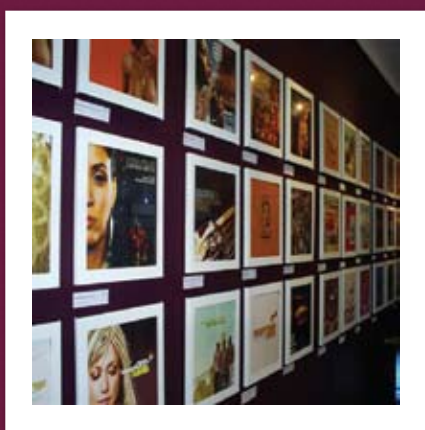

PLAY&DISPLAY®

THE ALBUM & 12" FLIP FRAME®

ART VINYL®
artvinyl.com

Art Vinyl *Mix Art and Music*™

Art Vinyl is the original way to display your favourite music and vinyl record art. This is something new for music enthusiasts and is an original interior design concept.

Use the Play & Display Flip Frame to create an original display with vinyl records you already own and buy, and get more pleasure from your favourite music and artists.

Changing your Art Vinyl display is very easy as the Flip Frame has a unique quick release system allowing you to instantly change your Art Vinyl record display as often as you like. The Flip Frame is available in both black and white.

Art Vinyl Gallery Exhibitions
(visit www.artvinyl.com for current exhibitions)

The Play & Display design gives the owner the ability to stylishly display one record cover and its contents on the wall. The unique design of the Flip Frame allows the owner to change over the display within seconds without having to remove the frame from the wall. All it takes is a simple one-finger touch that flips the front of the frame open so that the record can be changed.

The Play & Display Flip Frame was designed especially to compensate for any differences in thickness of album or 12" record. This is done by the unique "sponge finger" system on the back of the Flip Frame, which will ensure that any record can fit comfortably against the front display panel.